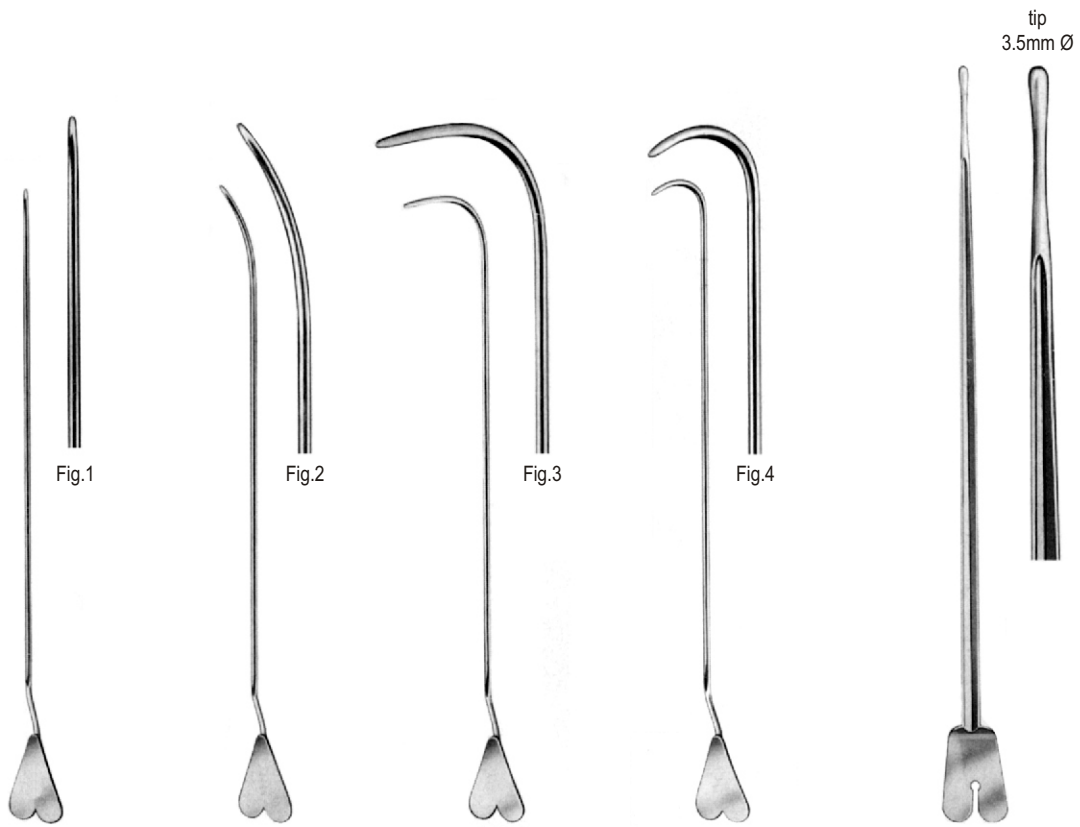

BUIE 13.5cm
54.0240.13 light
54.0242.13 heavy

LARRY
54.0250.18
18.0cm

ROSER
54.0260.17
17.0cm

PRATT
22.0cm

54.0270.01

54.0270.02

54.0270.03

BARR
54.0280.23
23.0cm

BARR
54.0290.14
14.0cm

54.0290.14

54-006

www.hilbro.net

54.0300.01
Fig.1 straight

54.0300.02
Fig.2 45° curved

54.0300.03
Fig.3 90° curved

54.0300.04
Fig.4 retrograde curved