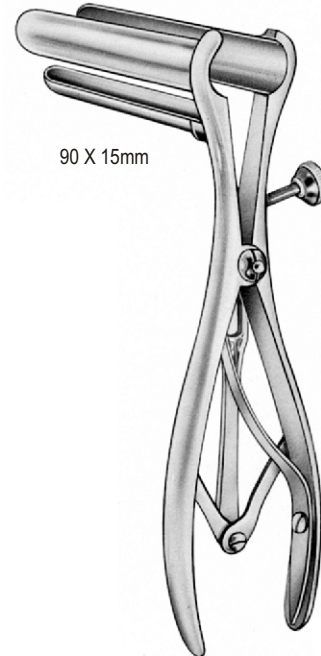

54

RECTUM

SIMS
54.0010.15 15.0cm

SIMS
54.0012.15 15.0cm

90 X 15mm

MATHIEU
54.0020.19 19.5cm

SIMS
54.0030.15 15.0cm

SCHULZE-BERGMANN
22.0cm
54.0040.06 60mm
54.0040.08 80mm
54.0040.12 125mm
54.0040.15 150mm

RECTUM

KELLY

54.0070.01 21mm Ø x 50mm

54.0070.02 27mm Ø x 50mm

KELLY

54.0074.01 25mm Ø x 64mm

54.0074.02 22mm Ø x 35mm

GRAEME-ANDERSON