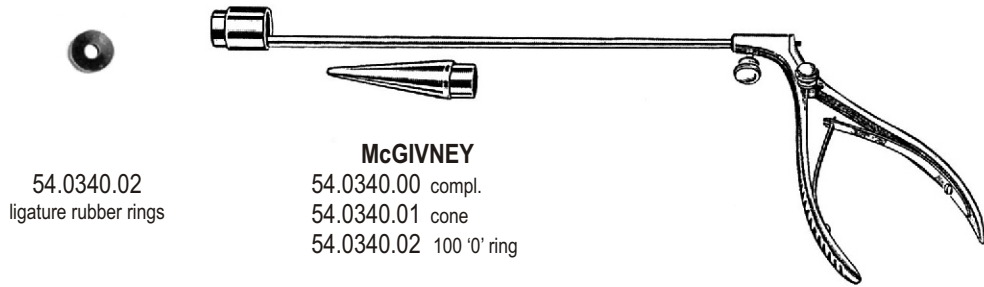

ST. MARKS
33.0cm
54.0332.33 174 x 60mm

ST. MARKS
29.0cm
54.0330.29 124x60mm

54.0334.33

54-008

www.hilbro.net

RECTUM

54.0340.02
ligature rubber rings

McGIVNEY
54.0340.00 compl.
54.0340.01 cone
54.0340.02 100 '0' ring

Loading Cone only
54.0354.01

Suction Head
54.0354.11 10x11mm
54.0354.16 10x16mm

McGIVNEY
54.0350.18 18.5cm

RUDD
54.0360.31 31.5cm
54.0360.01 cone
54.0340.02 100 '0' ring

18.5cm
54.0354.00 Set
54.0354.01 Cone
54.0354.11 Suction Head
54.0354.16 Suction Head
54.0340.02 100 '0' ring