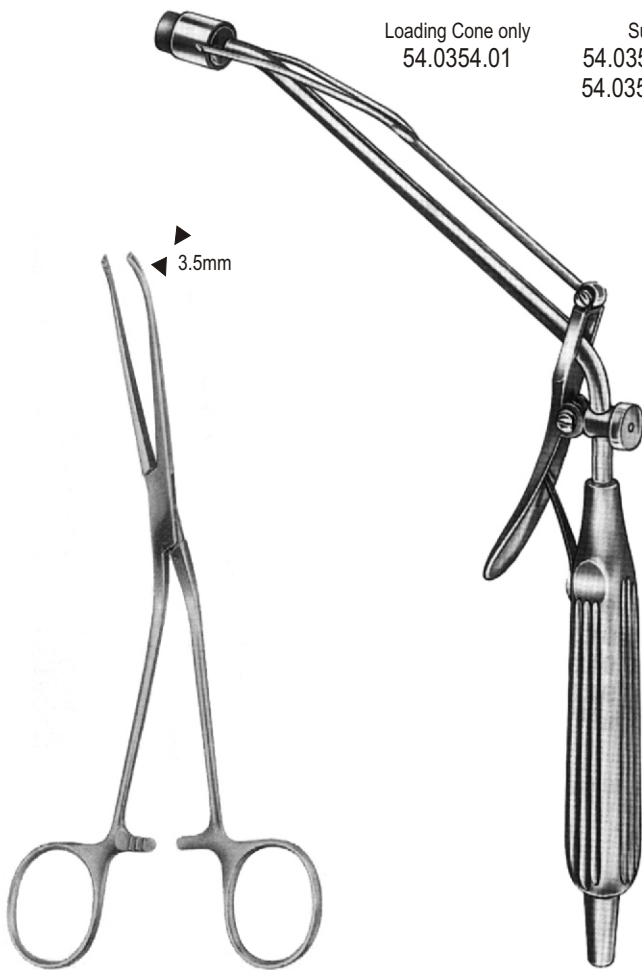

ST. MARKS
33.0cm
54.0332.33 174 x 60mm

ST. MARKS
29.0cm
54.0330.29 124x60mm

54.0334.33

54-008

www.hilbro.net

RECTUM

54.0340.02
ligature rubber rings

McGIVNEY
54.0340.00 compl.
54.0340.01 cone
54.0340.02 100 '0' ring

Loading Cone only
54.0354.01

Suction Head
54.0354.11 10x11mm
54.0354.16 10x16mm

McGIVNEY
54.0350.18 18.5cm

RUDD
54.0360.31 31.5cm
54.0360.01 cone
54.0340.02 100 '0' ring

18.5cm
54.0354.00 Set
54.0354.01 Cone
54.0354.11 Suction Head
54.0354.16 Suction Head
54.0340.02 100 '0' ring