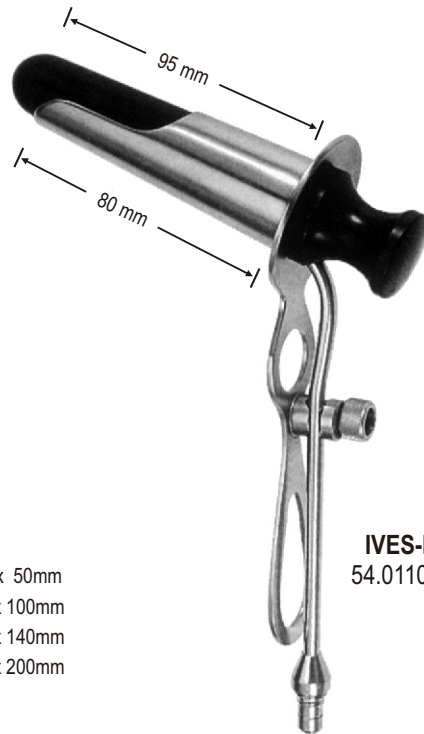

KELLY
54.0100.01 22mm Ø x 50mm
54.0100.02 22mm Ø x 100mm
54.0100.03 22mm Ø x 140mm
54.0100.04 22mm Ø x 200mm

Proctoscopes, Anoscope EN

Proktoskope, Anoskop DE

Proctoscopios y anoscopio ES

54

RECTUM

IVES-FANSLER
54.0110.15 22mm Ø