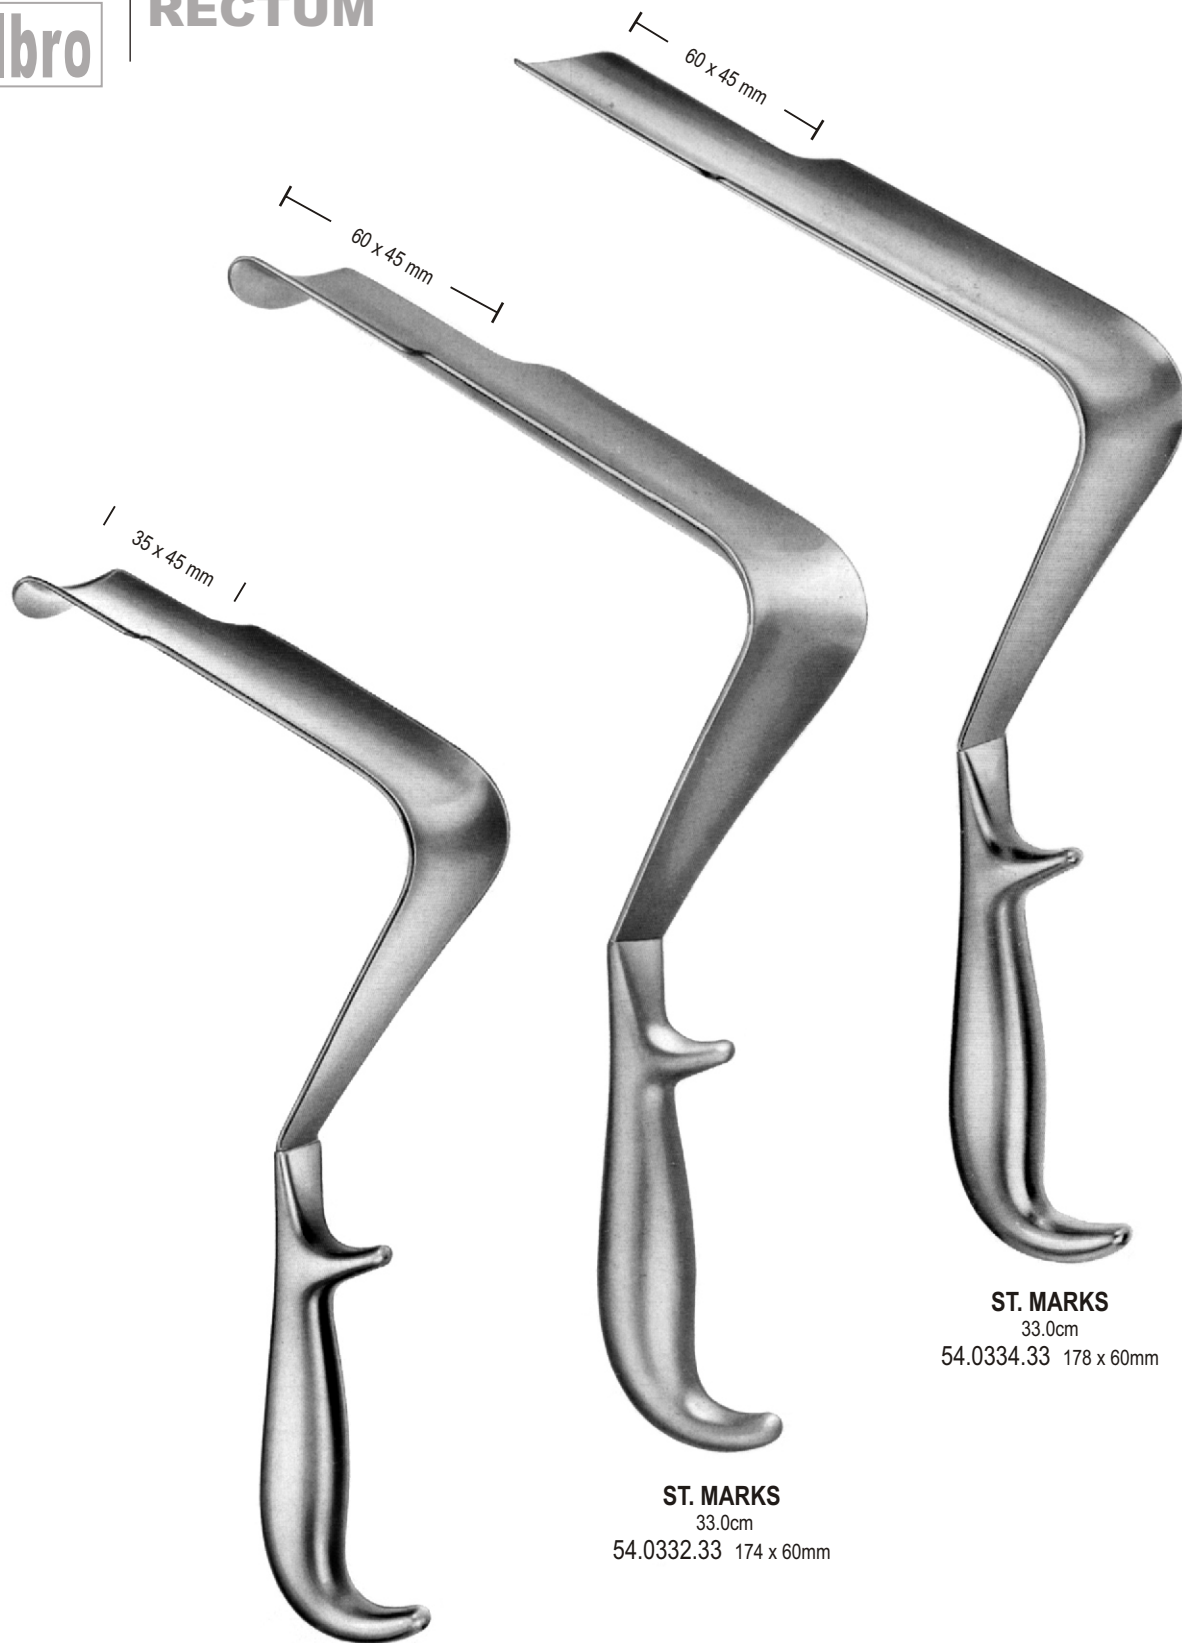

BARR
54.0290.14
14.0cm

54.0290.14

54-006

www.hilbro.net

54.0300.01
Fig.1 straight

54.0300.02
Fig.2 45° curved

54.0300.03
Fig.3 90° curved

54.0300.04
Fig.4 retrograde curved

BRODIE 20.0cm

54.0310.20

LOCKHART-MUMMERY 16.5cm

EN Pelvis Retractors

DE Pelvishaken

ES Retractores de pelvis

RECTUM

ST. MARKS
33.0cm
54.0334.33 178 x 60mm

ST. MARKS
33.0cm
54.0332.33 174 x 60mm

ST. MARKS
29.0cm
54.0330.29 124x60mm

54.0334.33

54-008

www.hilbro.net

RECTUM

54.0340.02
ligature rubber rings

McGIVNEY
54.0340.00 compl.
54.0340.01 cone
54.0340.02 100 '0' ring

Loading Cone only
54.0354.01

Suction Head
54.0354.11 10x11mm
54.0354.16 10x16mm

McGIVNEY
54.0350.18 18.5cm

RUDD
54.0360.31 31.5cm
54.0360.01 cone
54.0340.02 100 '0' ring

18.5cm
54.0354.00 Set
54.0354.01 Cone
54.0354.11 Suction Head
54.0354.16 Suction Head
54.0340.02 100 '0' ring