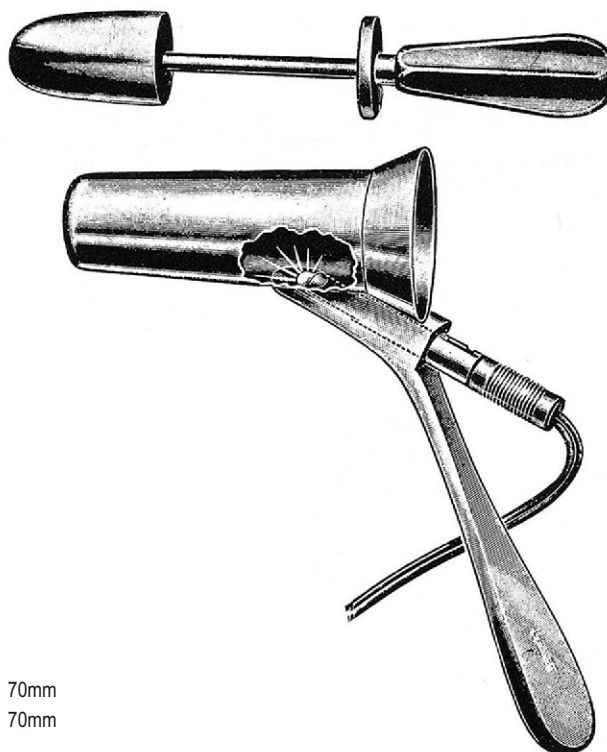

Hilbro

RECTUM

MOD. MARTIN

- 54.0140.01 22mm Ø X 50mm
- 54.0140.02 22mm Ø X 75mm
- 54.0140.03 22mm Ø X 100mm

NEWMAN

- 54.0150.01 16mm Ø X 63mm
- 54.0150.02 19mm Ø X 63mm
- 54.0150.03 23mm Ø X 63mm

BENSAUDE

- 54.0160.01 19mmØ X 70mm
- 54.0160.02 22mmØ X 70mm