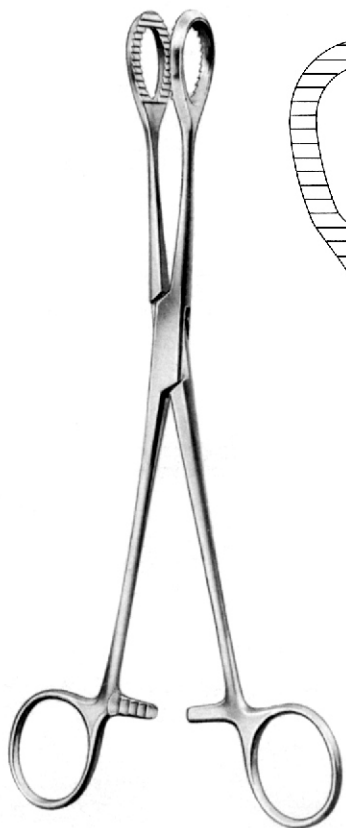

Loading Cone only
54.0354.01

Suction Head
54.0354.11 10x11mm
54.0354.16 10x16mm

McGIVNEY
54.0350.18 18.5cm

RUDD
54.0360.31 31.5cm
54.0360.01 cone
54.0340.02 100 '0' ring

18.5cm
54.0354.00 Set
54.0354.01 Cone
54.0354.11 Suction Head
54.0354.16 Suction Head
54.0340.02 100 '0' ring

54.0340.02

54-009

www.hilbro.net

54

EN Rectal Biopsy Specimen Forceps, Haemorrhoidal (Pile) Forceps

DE Mastdarm-Biopsiezange, Hämorrhoidalzangen

ES Pinza sacabocado para biopsia rectal, pinzas-clamps hemorroidales

Hilbro

RECTUM

HEYWOOD-SMITH
54.0380.21 21.0cm

HEYWOOD-SMITH
54.0382.20 20.0cm

LUER
54.0390.24 24.5cm

54.0390.24

54-010

www.hilbro.net

RECTUM

L/shaft	54.0410.28	54.0412.28	54.0414.28	54.0416.28
28.0cm	54.0410.28	54.0412.28	54.0414.28	54.0416.28
35.0cm	54.0410.35	54.0412.35	54.0414.35	54.0416.35
42.0cm	54.0410.42	54.0412.42	54.0414.42	54.0416.42