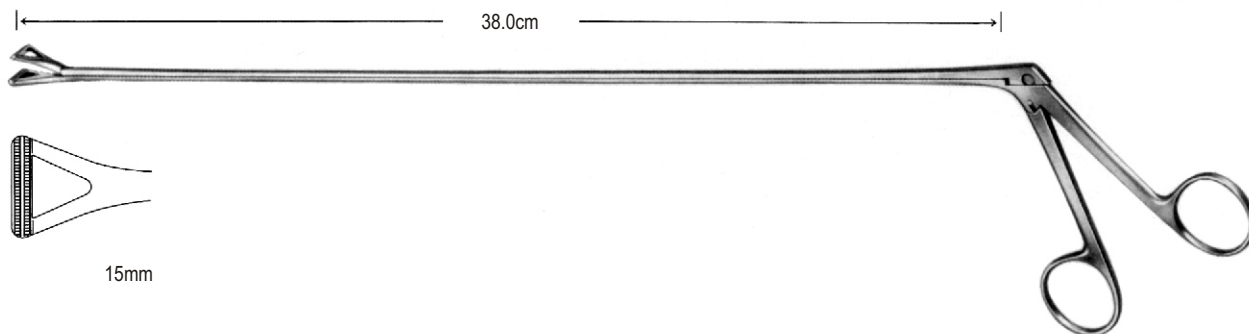

Loading Cone only
54.0354.01

Suction Head
54.0354.11 10x11mm
54.0354.16 10x16mm

McGIVNEY
54.0350.18 18.5cm

RUDD
54.0360.31 31.5cm
54.0360.01 cone
54.0340.02 100 '0' ring

18.5cm
54.0354.00 Set
54.0354.01 Cone
54.0354.11 Suction Head
54.0354.16 Suction Head
54.0340.02 100 '0' ring

54.0340.02

54-009

www.hilbro.net

54

EN Rectal Biopsy Specimen Forceps, Haemorrhoidal (Pile) Forceps

DE Mastdarm-Biopsiezange, Hämorrhoidalzangen

ES Pinza sacabocado para biopsia rectal, pinzas-clamps hemorroidales

Hilbro

RECTUM

HEYWOOD-SMITH
54.0380.21 21.0cm

HEYWOOD-SMITH
54.0382.20 20.0cm

LUER
54.0390.24 24.5cm

54.0390.24

54-010

www.hilbro.net

RECTUM

L/shaft	54.0410.28	54.0412.28	54.0414.28	54.0416.28
28.0cm	54.0410.28	54.0412.28	54.0414.28	54.0416.28
35.0cm	54.0410.35	54.0412.35	54.0414.35	54.0416.35
42.0cm	54.0410.42	54.0412.42	54.0414.42	54.0416.42