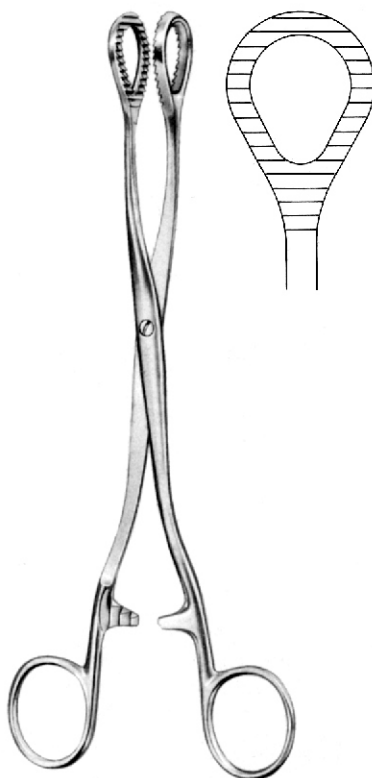

Loading Cone only
54.0354.01

Suction Head
54.0354.11 10x11mm
54.0354.16 10x16mm

McGIVNEY
54.0350.18 18.5cm

RUDD
54.0360.31 31.5cm
54.0360.01 cone
54.0340.02 100 '0' ring

18.5cm
54.0354.00 Set
54.0354.01 Cone
54.0354.11 Suction Head
54.0354.16 Suction Head
54.0340.02 100 '0' ring

54.0340.02

54-009

www.hilbro.net

54

EN Rectal Biopsy Specimen Forceps, Haemorrhoidal (Pile) Forceps

DE Mastdarm-Biopsiezange, Hämorrhoidalzangen

ES Pinza sacabocado para biopsia rectal, pinzas-clamps hemorroidales

Hilbro

RECTUM

HEYWOOD-SMITH
54.0380.21 21.0cm

HEYWOOD-SMITH
54.0382.20 20.0cm

LUER
54.0390.24 24.5cm

54.0390.24

54-010

www.hilbro.net

RECTUM

L/shaft	54.0410.28	54.0412.28	54.0414.28	54.0416.28
28.0cm	54.0410.28	54.0412.28	54.0414.28	54.0416.28
35.0cm	54.0410.35	54.0412.35	54.0414.35	54.0416.35
42.0cm	54.0410.42	54.0412.42	54.0414.42	54.0416.42