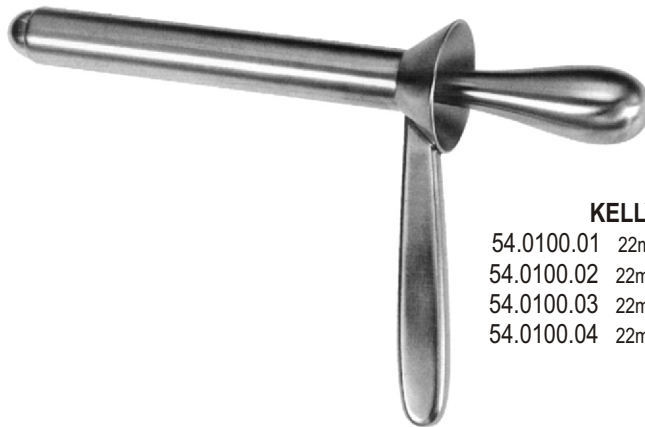

KELLY
54.0100.01 22mm Ø x 50mm
54.0100.02 22mm Ø x 100mm
54.0100.03 22mm Ø x 140mm
54.0100.04 22mm Ø x 200mm