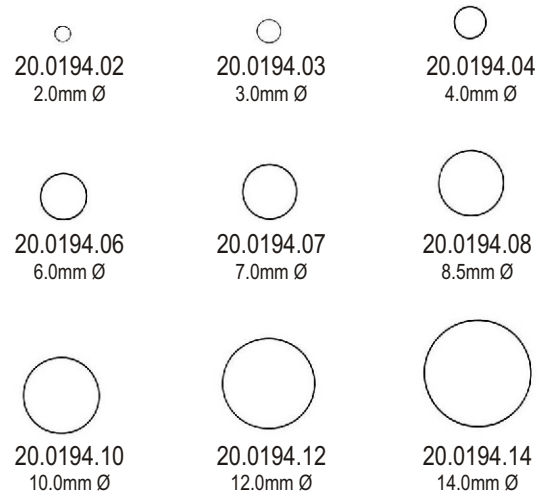

DOYEN
 20.0050.14
 14.0cm

NELATON
 20.0054.16
 16.0cm

20.0056.12
 12.0cm

KRONECKER
 20.0060.13 13.0cm

JOHNS-HOPKINS
 20.0064.15 15.0cm

ROSER
 20.0068.12 12.5cm

SYME
 20.0072.17 17.0cm

20.0076.17 17.0cm

20.0130.12 12.5cm
20.0130.18 18.0cm

JOBSON-HORNE

20.0136.15
15.0cm

20.0140.16
16.0cm

20.0144.25
25.0cm

20.0148.28
28.0cm

20.0150.28
28.0cm

20.0152.28
28.0cm

HARTMANN
20.0160.20 20.0cm

FEIN
20.0162.28 28.0cm

TOBOLD
20.0166.25 25.0cm

20.0170.40 40.0cm

20.0176.45 45.0cm

20.0176.45

20-005

www.hilbro.net

PROBES, APPLICATORS & SPATULAS

NABATOFF
 20.0180.00
 complete set.
 135 x 100 x 25mm

20.0190.12 12.0cm

50.0cm

20.0194.14

20-006

www.hilbro.net